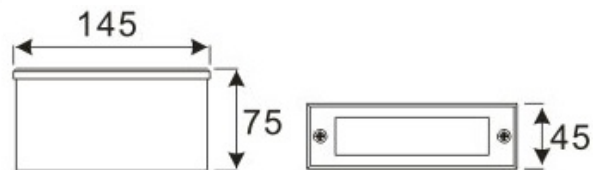

LED Recessed Lighting – LR-R00156

Model No.	LR-R00156
LED Type	5mm
LED Q'TY.	12
Beam Angle	-
Minimum luminous flux(lm)	60
Voltage	120-240V
LED Watt	1W
Environmental Temperature	- 20°C~60°C
Environmental Humidity	0%-95%
Safety Class	I
Safety Type	IP54
Material	Aluminium
Driver	Included